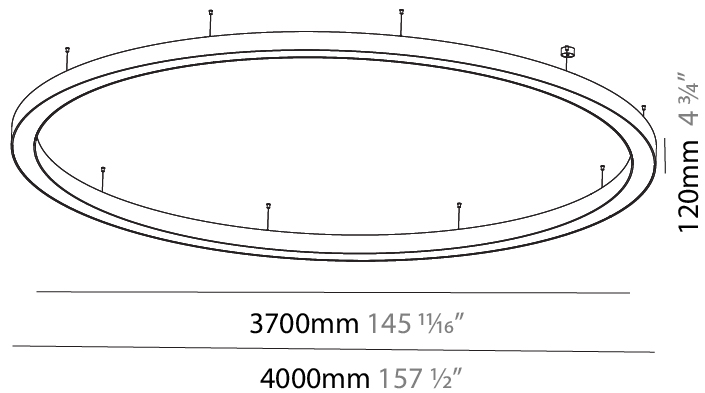

GENERAL

Series: Glorious
Subseries: Glorious
Brand: Prolicht
Division: Architectural
Mounting Type: Suspension
Mounting Location: Ceiling
Subcategory: Ambient

PHYSICAL

Shape: Round
Diameter (mm): 4000
Diameter (in): 157 1/2
Depth (mm): 120
Depth (in): 4 3/4
Max. Overall Height (mm): 2120
Max. Overall Height (in): 83 7/16
Light Distribution: Direct / Indirect
Weight (kg): 53.026
Weight (lbs): 116.66
Diffuser: PMMA - Opal or Micro-Prism
Fixture Finish: SSR / BKV / CWI / CRY / HAB / LAG / UFT / ITA / RUA / RUR / MIC / FTG / MYG / TWT / LOD / PUS / FRO / FUP / KIA / POP / BLS / SPG / MEY / GOH / GUM / CHC / COM / ABZ / JAG / OBR / MOS / ROR
Fixture Material: Aluminum

ELECTRICAL

Lamp Type: LED (Zhaga Standard)
Input Wattage (W): 300
Total Output Wattage (W): 240 / 192 (3500K)
Dimming: Non-Dimming / Phase Dimming (120Vac only) / 0-10V Dimming
Driver Included: Yes
Driver Location: Integrated
Driver Type: Constant Current - 120 / 277Vac
Driver Class: Class 2
Input Voltage (V): 120 - 277
Constant Current (MA): 350 / 1000 (3500K)

LED

Color Temperature (°K): 3000 / 3500 / 4000
Max. Delivered Lumen (lm): 18460 / 19110 / 19500 Direct / 12780 / 13230 / 13500 Indirect
CRI: >80 CRI
Efficiency (%): 70
Lamp Life (hrs): 50000

OPTICAL

RATINGS AND CERTIFICATIONS

Certified By: Certified for North American Standards
IP rating: IP20

PROJECT
TYPE
SPECIFIER
QUANTITY
DATE