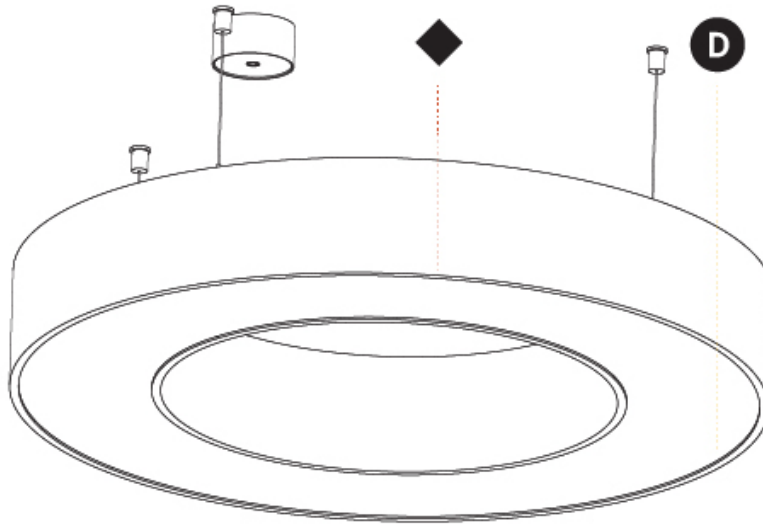

A30297-

PROJECT

TYPE

SPECIFIER

QUANTITY

DATE