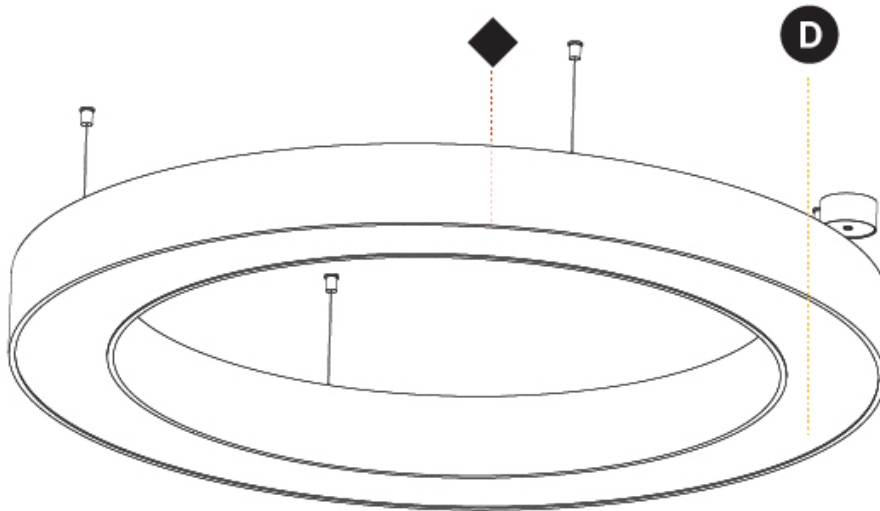

A30231-

PROJECT

TYPE

SPECIFIER

QUANTITY

DATE