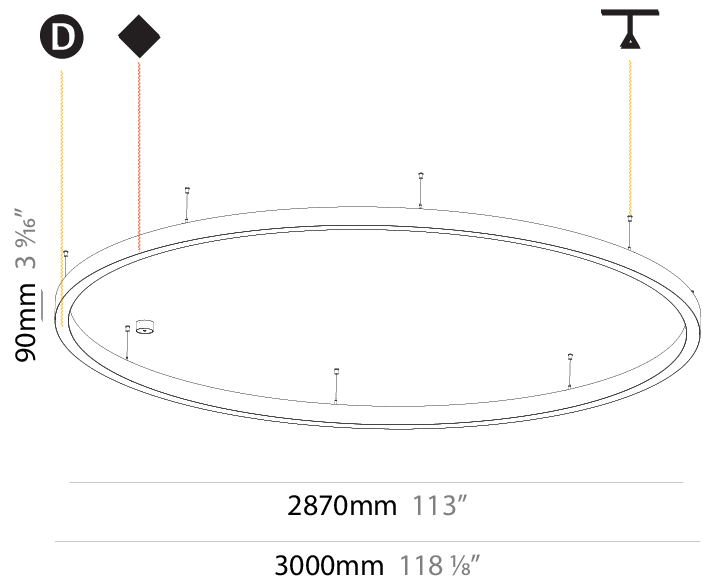

GENERAL

Series: Glorious
Subseries: Glorious Slim
Brand: Prolicht
Division: Architectural
Mounting Type: Suspension
Mounting Location: Ceiling
Subcategory: Ambient

PHYSICAL

Shape: Round
Diameter (mm): 3000
Diameter (in): 118 1/8
Depth (mm): 90
Depth (in): 3 9/16
Max. Overall Height (mm): 2090
Max. Overall Height (in): 82 5/16
Light Distribution: Direct
Weight (kg): 27.55
Weight (lbs): 60.75
Diffuser: PMMA - Opal or Micro-Prism
Fixture Finish: SSR / BKV / CWI / CRY / HAB / LAG / UFT / ITA / RUA / RUR / MIC / FTG / MYG / TWT / LOD / PUS / FRO / FUP / KIA / POP / BLS / SPG / MEY / GOH / GUM / CHC / COM / ABZ / JAG / OBR / MOS / ROR
Fixture Material: Aluminum
Cable Details: 2000mm or 6000mm Transparent Cable

ELECTRICAL

Lamp Type: LED (Zhaga Standard)
Input Wattage (W): 227.2
Total Output Wattage (W): 192
Dimming: Tri-Mode (Non-Dimming and Phase Dimming (120Vac only) and 0-10V Dimming)
Driver Included: Yes
Driver Location: Integrated
Driver Type: Constant Current - Universal
Driver Class: Class 2
Input Voltage (V): 120 - 277
Constant Current (MA): 350

LED

Color Temperature (°K): 3000 / 3500 / 4000
Max. Delivered Lumen (lm): 27160 / 27724 / 28290
CRI: >80 CRI
Efficiency (%): 88
Lamp Life (hrs): 50000

OPTICAL

RATINGS AND CERTIFICATIONS

Certified By: Certified for North American Standards
IP rating: IP20