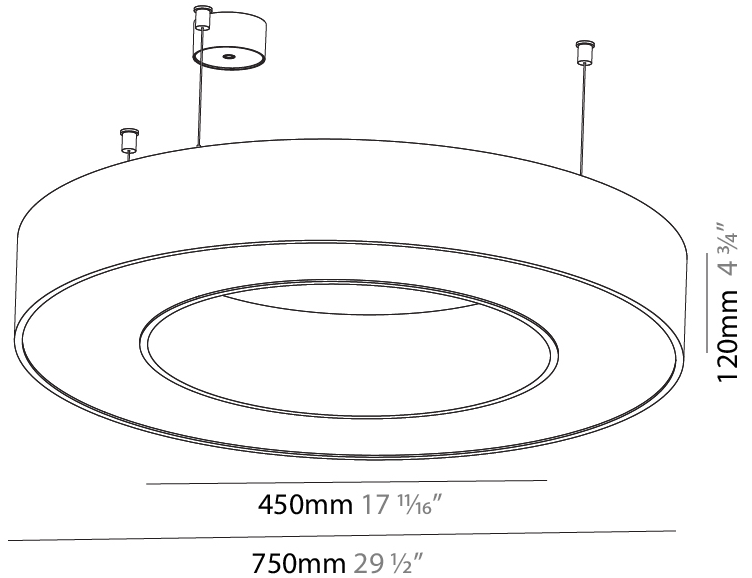

GENERAL

Series: Glorious
Subseries: Glorious
Brand: Prolight
Division: Architectural
Mounting Type: Suspension
Mounting Location: Ceiling
Subcategory: Ambient

PHYSICAL

Shape: Round
Diameter (mm): 750
Diameter (in): 29 1/2
Height (mm): 120
Height (in): 4 3/4
Max. Overall Height (mm): 2120
Max. Overall Height (in): 83 7/16
Light Distribution: Direct
Weight (kg): 7.062
Weight (lbs): 15.56
Diffuser: [PMMA - Opal or Micro-Prism](#)
Fixture Finish: [SSR / BKV / CWI / CRY / HAB / LAG / UFT / ITA / RUA / RUR / MIC / FTG / MYG / TWT / LOD / PUS / FRO / FUP / KIA / POP / BLS / SPG / MEY / GOH / GUM / CHC / COM / ABZ / JAG / OBR / MOS / ROR](#)
Fixture Material: Aluminum

ELECTRICAL

Lamp Type: LED (Zhaga Standard)
Input Wattage (W): 30
Total Output Wattage (W): 24 / 19.2 (3500K)
Dimming: [Non-Dimming / Phase Dimming (120Vac only) / 0-10V Dimming](#)
Driver Included: Yes
Driver Location: Integrated
Driver Type: Constant Current
Driver Class: Class 2
Input Voltage (V): 120 - 277
Constant Current (MA): 350 / 600 (3500K)

LED

Color Temperature (°K): [3000 / 3500 / 4000](#)
Max. Delivered Lumen (lm): 2770 / 2862 / 2920
CRI: >80 CRI
Efficiency (%): 65
Lamp Life (hrs): 50000

OPTICAL

RATINGS AND CERTIFICATIONS

Certified By: Certified for North American Standards
IP rating: IP20