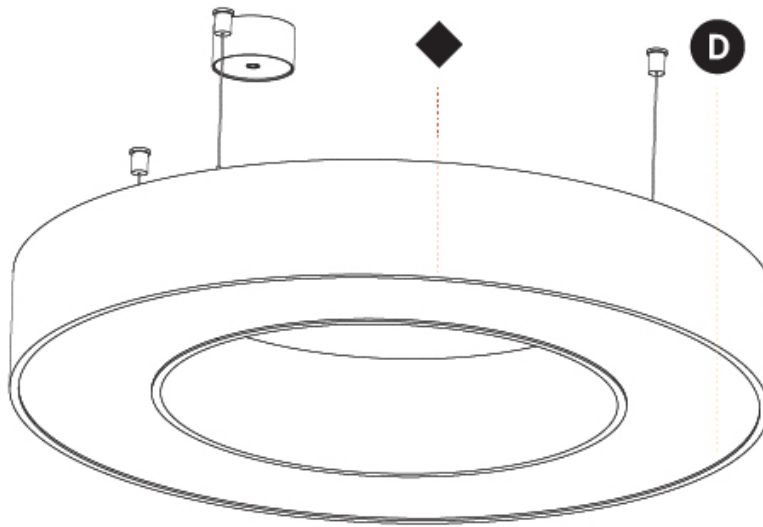

A30201-

PROJECT

TYPE

SPECIFIER

QUANTITY

DATE