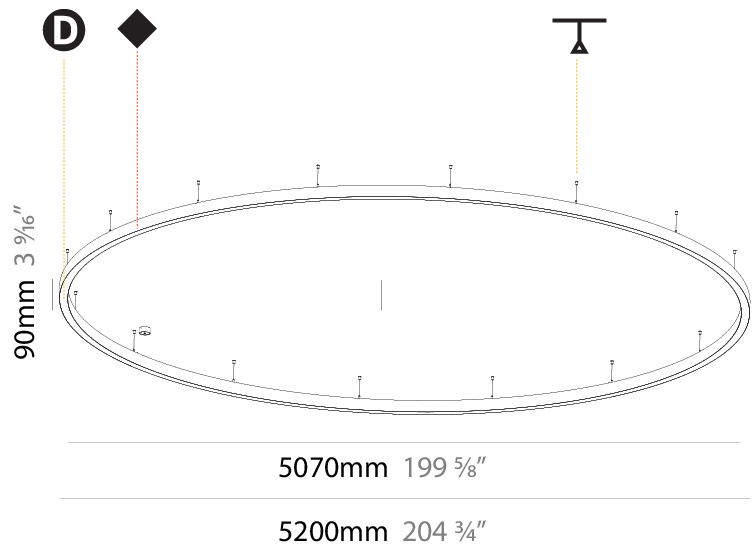

GENERAL

Series: Glorious
Subseries: Glorious Slim
Brand: Prolicht
Division: Architectural
Mounting Type: Suspension
Mounting Location: Ceiling
Subcategory: Ambient

PHYSICAL

Shape: Round
Diameter (mm): 5200
Diameter (in): 204 ³/₄
Height (mm): 90
Height (in): 3 ⁹/₁₆
Max. Overall Height (mm): 2090
Max. Overall Height (in): 82 ⁵/₁₆
Light Distribution: Direct
Weight (kg): 47.232
Weight (lbs): 104.15
Diffuser: PMMA - Opal or Micro-Prism
Fixture Finish: SSR / BKV / CWI / CRY / HAB / LAG / UFT / ITA / RUA / RUR / MIC / FTG / MYG / TWT / LOD / PUS / FRO / FUP / KIA / POP / BLS / SPG / MEY / GOH / GUM / CHC / COM / ABZ / JAG / OBR / MOS / ROR
Fixture Material: Aluminum
Cable Details: 2000mm or 6000mm Transparent Cable

ELECTRICAL

Lamp Type: LED (Zhaga Standard)
Input Wattage (W): 403.2
Total Output Wattage (W): 336
Dimming: Tri-Mode (Non-Dimming and Phase Dimming (120Vac only) and 0-10V Dimming)
Driver Included: Yes
Driver Location: Integrated
Driver Type: Constant Current - Universal
Driver Class: Class 2
Input Voltage (V): 120 - 277
Constant Current (MA): 350

LED

Color Temperature (°K): 3000 / 3500 / 4000
Max. Delivered Lumen (lm): 47520 / 48510 / 49500
CRI: >80 CRI
Efficiency (%): 88
Lamp Life (hrs): 50000

OPTICAL

RATINGS AND CERTIFICATIONS

Certified By: Certified for North American Standards
IP rating: IP20