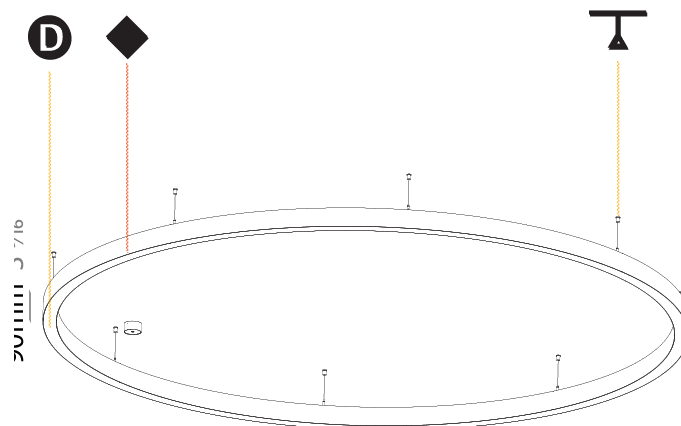

GENERAL

Series: Glorious
Subseries: Glorious Slim
Brand: Prolicht
Division: Architectural
Mounting Type: Suspension
Mounting Location: Ceiling
Subcategory: Ambient

PHYSICAL

Shape: Round
Diameter (mm): 3000
Diameter (in): 118 1/8
Height (mm): 90
Height (in): 3 9/16
Max. Overall Height (mm): 2090
Max. Overall Height (in): 82 5/16
Light Distribution: Direct / Indirect
Weight (kg): 31.716
Weight (lbs): 69.93
Diffuser: PMMA - Opal or Micro-Prism
Fixture Finish: SSR / BKV / CWI / CRY / HAB / LAG / UFT / ITA / RUA / RUR / MIC / FTG / MYG / TWT / LOD / PUS / FRO / FUP / KIA / POP / BLS / SPG / MEY / GOH / GUM / CHC / COM / ABZ / JAG / OBR / MOS / ROR
Fixture Material: Aluminum
Cable Details: 2000mm or 6000mm Transparent Cable

ELECTRICAL

Lamp Type: LED (Zhaga Standard)
Input Wattage (W): 224 / 112
Total Output Wattage (W): 192 / 84
Dimming: Tri-Mode (Non-Dimming and Phase Dimming (120Vac only) and 0-10V Dimming)
Driver Included: Yes
Driver Location: Integrated
Driver Type: Constant Current - Universal
Driver Class: Class 2
Input Voltage (V): 120 - 277
Constant Current (MA): 350

LED

Color Temperature (°K): 3000 / 3500 / 4000
Max. Delivered Lumen (lm): 38980 / 39798 / 40610
CRI: >80 CRI
Lamp Life (hrs): 50000

OPTICAL

RATINGS AND CERTIFICATIONS

Certified By: Certified for North American Standards
IP rating: IP20

2870mm 113"

3000mm 118 1/8"