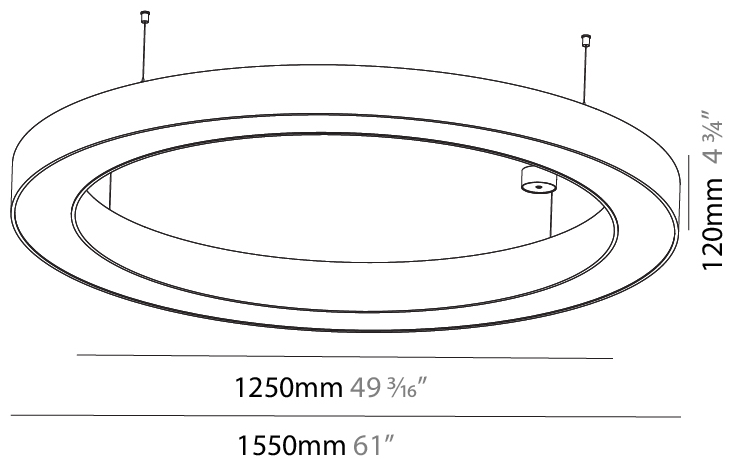

GENERAL

Series: Glorious
Subseries: Glorious
Brand: Prolight
Division: Architectural
Mounting Type: Suspension
Mounting Location: Ceiling
Subcategory: Ambient

PHYSICAL

Shape: Round
Diameter (mm): 1550
Diameter (in): 61
Height (mm): 120
Height (in): 4 ¾
Max. Overall Height (mm): 2120
Max. Overall Height (in): 83 7/16
Light Distribution: Direct
Weight (kg): 16.737
Weight (lbs): 36.82
Diffuser: [PMMA - Opal or Micro-Prism](#)
Fixture Finish: [SSR / BKV / CWI / CRY / HAB / LAG / UFT / ITA / RUA / RUR / MIC / FTG / MYG / TWT / LOD / PUS / FRO / FUP / KIA / POP / BLS / SPG / MEY / GOH / GUM / CHC / COM / ABZ / JAG / OBR / MOS / ROR](#)
Fixture Material: Aluminum

ELECTRICAL

Lamp Type: LED (Zhaga Standard)
Input Wattage (W): 75
Total Output Wattage (W): 60 / 48 (3500K)
Dimming: [Non-Dimming / Phase Dimming (120Vac only) / 0-10V Dimming](#)
Driver Included: Yes
Driver Location: Integrated
Driver Type: Constant Current
Driver Class: Class 2
Input Voltage (V): 120 - 277
Constant Current (MA): 350 / 700/800 (3500K)

LED

Color Temperature (°K): [3000 / 3500 / 4000](#)
Max. Delivered Lumen (lm): 6920 / 7164 / 7310
CRI: >80 CRI
Efficiency (%): 0.65
Lamp Life (hrs): 50000

OPTICAL

RATINGS AND CERTIFICATIONS

Certified By: Certified for North American Standards
IP rating: IP20