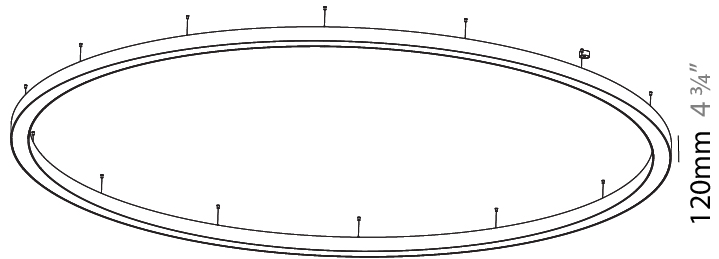

GENERAL

Series: Glorious
Subseries: Glorious
Brand: Prolight
Division: Architectural
Mounting Type: Suspension
Mounting Location: Ceiling
Subcategory: Ambient

PHYSICAL

Shape: Round
Diameter (mm): 5400
Diameter (in): 212 ⁵/₈
Depth (mm): 120
Depth (in): 4 ³/₄
Max. Overall Height (mm): 2120
Max. Overall Height (in): 83 ⁷/₁₆
Light Distribution: Direct
Weight (kg): 69.5
Weight (lbs): 152.9
Diffuser: PMMA - Opal or Micro-Prism
Fixture Finish: SSR / BKV / CWI / CRY / HAB / LAG / UFT / ITA / RUA / RUR / MIC / FTG / MYG / TWT / LOD / PUS / FRO / FUP / KIA / POP / BLS / SPG / MEY / GOH / GUM / CHC / COM / ABZ / JAG / OBR / MOS / ROR
Fixture Material: Aluminum

ELECTRICAL

Lamp Type: LED (Zhaga Standard)
Input Wattage (W): 280
Total Output Wattage (W): 224 / 179.2 (3500K)
Dimming: Non-Dimming / Phase Dimming (120Vac only) / 0-10V Dimming
Driver Included: Yes
Driver Location: Integrated
Driver Type: Constant Current
Driver Class: Class 2
Input Voltage (V): 120 - 277
Constant Current (MA): 350 / 1400 (3500K)

LED

Color Temperature (°K): 3000 / 3500 / 4000
Max. Delivered Lumen (lm): 25840 / 26754 / 27300
CRI: >80 CRI
Efficiency (%): 65
Lamp Life (hrs): 50000

OPTICAL

RATINGS AND CERTIFICATIONS

Certified By: Certified for North American Standards
IP rating: IP20