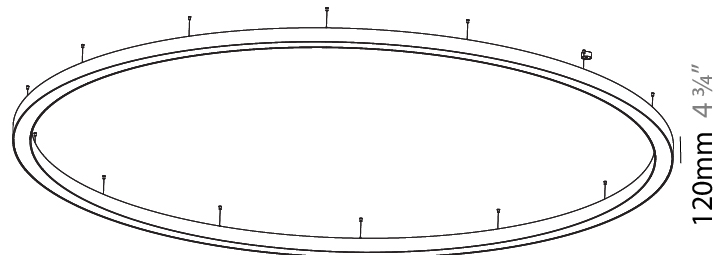

GENERAL

Series: Glorious
Subseries: Glorious
Brand: Prolight
Division: Architectural
Mounting Type: Suspension
Mounting Location: Ceiling
Subcategory: Ambient

PHYSICAL

Shape: Round
Diameter (mm): 5400
Diameter (in): 212 ⁵/₈
Height (mm): 120
Height (in): 4 ³/₄
Max. Overall Height (mm): 2120
Max. Overall Height (in): 83 ⁷/₁₆
Light Distribution: Direct / Indirect
Weight (kg): 71.452
Weight (lbs): 157.19
Diffuser: PMMA - Opal or Micro-Prism
Fixture Finish: SSR / BKV / CWI / CRY / HAB / LAG / UFT / ITA / RUA / RUR / MIC / FTG / MYG / TWT / LOD / PUS / FRO / FUP / KIA / POP / BLS / SPG / MEY / GOH / GUM / CHC / COM / ABZ / JAG / OBR / MOS / ROR
Fixture Material: Aluminum

ELECTRICAL

Lamp Type: LED (Zhaga Standard)
Input Wattage (W): 405
Total Output Wattage (W): 324 / 259.2 (3500K)
Dimming: Non-Dimming / Phase Dimming (120Vac only) / 0-10V Dimming
Driver Included: Yes
Driver Location: Integrated
Driver Type: Constant Current - 120 / 277Vac
Driver Class: Class 2
Input Voltage (V): 120 - 277
Constant Current (MA): 350 / 800/500 (3500K)

LED

Color Temperature (°K): 3000 / 3500 / 4000
Max. Delivered Lumen (lm): 25840 / 26754 / 27300 Direct / 19620 / 2031 / 20720 Indirect
CRI: >80 CRI
Efficiency (%): 70
Lamp Life (hrs): 50000

OPTICAL

RATINGS AND CERTIFICATIONS

Certified By: Certified for North American Standards
IP rating: IP20

PROJECT
TYPE
SPECIFIER
QUANTITY
DATE

5100mm 200 ¹³/₁₆"
5400mm 212 ⁵/₈"