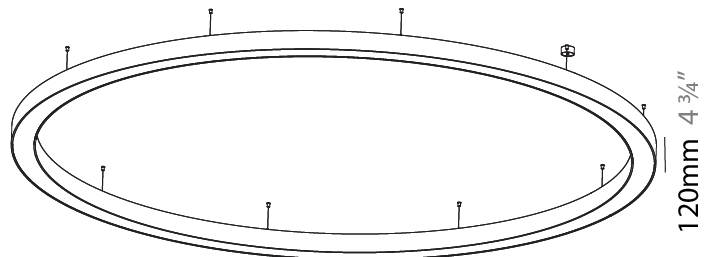

GENERAL

Series: Glorious
Subseries: Glorious
Brand: Prolicht
Division: Architectural
Mounting Type: Suspension
Mounting Location: Ceiling
Subcategory: Ambient

PHYSICAL

Shape: Round
Diameter (mm): 4000
Diameter (in): 157 1/2
Height (mm): 120
Height (in): 4 3/4
Max. Overall Height (mm): 2120
Max. Overall Height (in): 83 7/16
Light Distribution: Direct
Weight (kg): 50.71
Weight (lbs): 111.98
Diffuser: PMMA - Opal or Micro-Prism
Fixture Finish: SSR / BKV / CWI / CRY / HAB / LAG / UFT / ITA / RUA / RUR / MIC / FTG / MYG / TWT / LOD / PUS / FRO / FUP / KIA / POP / BLS / SPG / MEY / GOH / GUM / CHC / COM / ABZ / JAG / OBR / MOS / ROR
Fixture Material: Aluminum

ELECTRICAL

Lamp Type: LED (Zhaga Standard)
Input Wattage (W): 200
Total Output Wattage (W): 160 / 128 (3500K)
Dimming: Non-Dimming / Phase Dimming (120Vac only) / 0-10V Dimming
Driver Included: Yes
Driver Location: Integrated
Driver Type: Constant Current
Driver Class: Class 2
Input Voltage (V): 120 - 277
Constant Current (MA): 350 / 1000 (3500K)

LED

Color Temperature (°K): 3000 / 3500 / 4000
Max. Delivered Lumen (lm): 18460 / 19110 / 19500
CRI: >80 CRI
Efficiency (%): 0.65
Lamp Life (hrs): 50000

OPTICAL

RATINGS AND CERTIFICATIONS

Certified By: Certified for North American Standards
IP rating: IP20

PROJECT
TYPE
SPECIFIER
QUANTITY
DATE

3700mm 145 1/16"

4000mm 157 1/2"