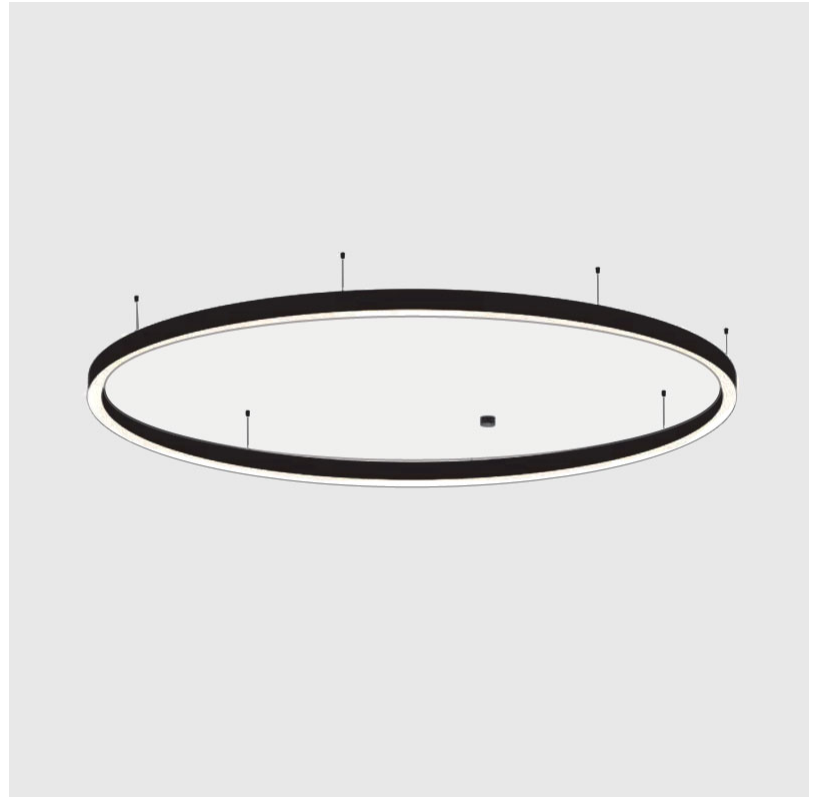

GENERAL

Series: Glorious
Subseries: Glorious Slim
Brand: Prolicht
Division: Architectural
Mounting Type: Suspension
Mounting Location: Ceiling
Subcategory: Ambient

PHYSICAL

Shape: Round
Diameter (mm): 3000
Diameter (in): 118 1/8
Height (mm): 90
Height (in): 3 9/16
Max. Overall Height (mm): 2090
Max. Overall Height (in): 82 5/16
Light Distribution: Direct / Indirect
Weight (kg): 31.716
Weight (lbs): 69.93
Diffuser: PMMA - Opal or Micro-Prism
Fixture Finish: SSR / BKV / CWI / CRY / HAB / LAG / UFT / ITA / RUA / RUR / MIC / FTG / MYG / TWT / LOD / PUS / FRO / FUP / KIA / POP / BLS / SPG / MEY / GOH / GUM / CHC / COM / ABZ / JAG / OBR / MOS / ROR
Fixture Material: Aluminum
Cable Details: 2000mm or 6000mm Transparent Cable

ELECTRICAL

Lamp Type: LED (Zhaga Standard)
Input Wattage (W): 224 / 112
Total Output Wattage (W): 192 / 84
Dimming: Tri-Mode (Non-Dimming and Phase Dimming (120Vac only) and 0-10V Dimming)
Driver Included: Yes
Driver Location: Integrated
Driver Type: Constant Current - Universal
Driver Class: Class 2
Input Voltage (V): 120 - 277
Constant Current (MA): 350

LED

Color Temperature (°K): 3000 / 3500 / 4000
Max. Delivered Lumen (lm): 38980 / 39798 / 40610
CRI: >80 CRI
Lamp Life (hrs): 50000

OPTICAL

RATINGS AND CERTIFICATIONS

Certified By: Certified for North American Standards
IP rating: IP20

2870mm 113"

3000mm 118 1/8"