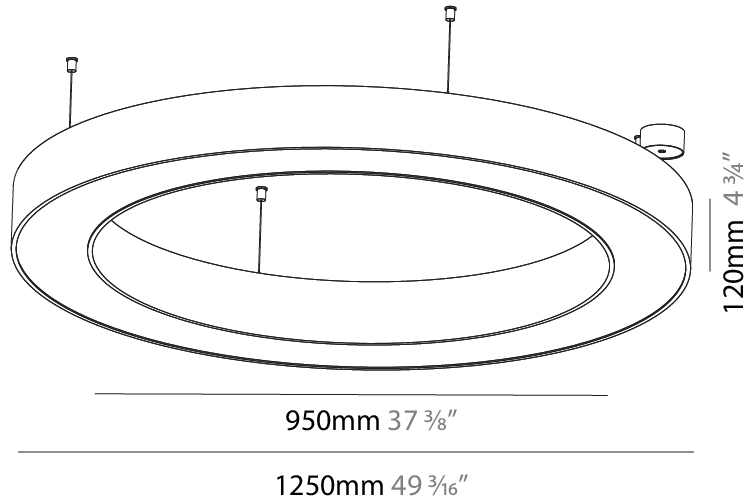

GENERAL

Series: Glorious
Subseries: Glorious
Brand: Prolicht
Division: Architectural
Mounting Type: Suspension
Mounting Location: Ceiling
Subcategory: Ambient

PHYSICAL

Shape: Round
Diameter (mm): 1250
Diameter (in): 49 3/16
Height (mm): 120
Height (in): 4 3/4
Max. Overall Height (mm): 2120
Max. Overall Height (in): 83 7/16
Light Distribution: Direct / Indirect
Weight (kg): 13.475
Weight (lbs): 29.70
Diffuser: PMMA - Opal or Micro-Prism
Fixture Finish: SSR / BKV / CWI / CRY / HAB / LAG / UFT / ITA / RUA / RUR / MIC / FTG / MYG / TWT / LOD / PUS / FRO / FUP / KIA / POP / BLS / SPG / MEY / GOH / GUM / CHC / COM / ABZ / JAG / OBR / MOS / ROR
Fixture Material: Aluminum

ELECTRICAL

Lamp Type: LED (Zhaga Standard)
Input Wattage (W): 90
Total Output Wattage (W): 72 / 57.6 (3500K)
Dimming: Non-Dimming / Phase Dimming (120Vac only) / 0-10V Dimming
Driver Included: Yes
Driver Location: Integrated
Driver Type: Constant Current
Driver Class: Class 2
Input Voltage (V): 120 - 277
Constant Current (MA): 350 / 1200/600 (3500K)

LED

Color Temperature (°K): 3000 / 3500 / 4000
Max. Delivered Lumen (lm): 5540 / 5733 / 5850 Direct / 3830 / 3969 / 4050 Indirect
CRI: >80 CRI
Efficiency (%): 68
Lamp Life (hrs): 50000

OPTICAL

RATINGS AND CERTIFICATIONS

Certified By: Certified for North American Standards
IP rating: IP20