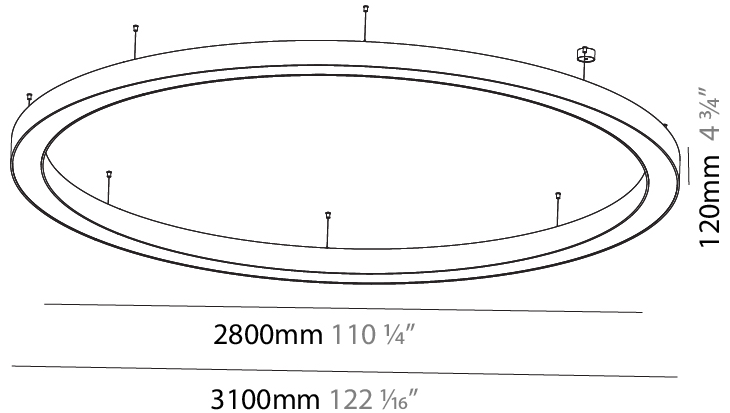

GENERAL

Series: Glorious
Subseries: Glorious
Brand: Prolicht
Division: Architectural
Mounting Type: Suspension
Mounting Location: Ceiling
Subcategory: Ambient

PHYSICAL

Shape: Round
Diameter (mm): 3100
Diameter (in): 122 1/16
Depth (mm): 120
Depth (in): 4 3/4
Max. Overall Height (mm): 2120
Max. Overall Height (in): 83 7/16
Light Distribution: Direct
Weight (kg): 39.1
Weight (lbs): 86.02
Diffuser: PMMA - Opal or Micro-Prism
Fixture Finish: SSR / BKV / CWI / CRY / HAB / LAG / UFT / ITA / RUA / RUR / MIC / FTG / MYG / TWT / LOD / PUS / FRO / FUP / KIA / POP / BLS / SPG / MEY / GOH / GUM / CHC / COM / ABZ / JAG / OBR / MOS / ROR
Fixture Material: Aluminum

ELECTRICAL

Lamp Type: LED (Zhaga Standard)
Input Wattage (W): 160
Total Output Wattage (W): 128 / 102.4 (3500K)
Dimming: Non-Dimming / Phase Dimming (120Vac only) / 0-10V Dimming
Driver Included: Yes
Driver Location: Integrated
Driver Type: Constant Current
Driver Class: Class 2
Input Voltage (V): 120 - 277
Constant Current (MA): 350 / 800 (3500K)

LED

Color Temperature (°K): 3000 / 3500 / 4000
Max. Delivered Lumen (lm): 14770 / 15288 / 15600
CRI: >80 CRI
Efficiency (%): 65
Lamp Life (hrs): 50000

OPTICAL

RATINGS AND CERTIFICATIONS

Certified By: Certified for North American Standards
IP rating: IP20