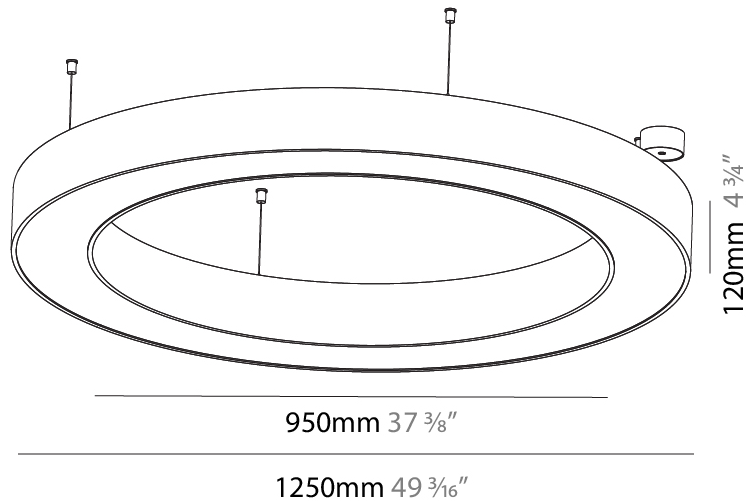

GENERAL

Series: Glorious
Subseries: Glorious
Brand: Prolicht
Division: Architectural
Mounting Type: Suspension
Mounting Location: Ceiling
Subcategory: Ambient

PHYSICAL

Shape: Round
Diameter (mm): 1250
Diameter (in): 49 ³/₁₆
Height (mm): 120
Height (in): 4 ³/₄
Max. Overall Height (mm): 2120
Max. Overall Height (in): 83 ⁷/₁₆
Light Distribution: Direct
Weight (kg): 12.847
Weight (lbs): 28.26
Diffuser: PMMA - Opal or Micro-Prism
Fixture Finish: SSR / BKV / CWI / CRY / HAB / LAG / UFT / ITA / RUA / RUR / MIC / FTG / MYG / TWT / LOD / PUS / FRO / FUP / KIA / POP / BLS / SPG / MEY / GOH / GUM / CHC / COM / ABZ / JAG / OBR / MOS / ROR
Fixture Material: Aluminum

ELECTRICAL

Lamp Type: LED (Zhaga Standard)
Input Wattage (W): 60
Total Output Wattage (W): 48 / 38.4 (3500K)
Dimming: Non-Dimming / Phase Dimming (120Vac only) / 0-10V Dimming
Driver Included: Yes
Driver Location: Integrated
Driver Type: Constant Current
Driver Class: Class 2
Input Voltage (V): 120 - 277
Constant Current (mA): 350 / 1200 (3500K)

LED

Color Temperature (°K): 3000 / 3500 / 4000
Max. Delivered Lumen (lm): 5540 / 5733 / 5850
CRI: >80 CRI
Efficiency (%): 0.65
Lamp Life (hrs): 50000

OPTICAL

RATINGS AND CERTIFICATIONS

Certified By: Certified for North American Standards
IP rating: IP20