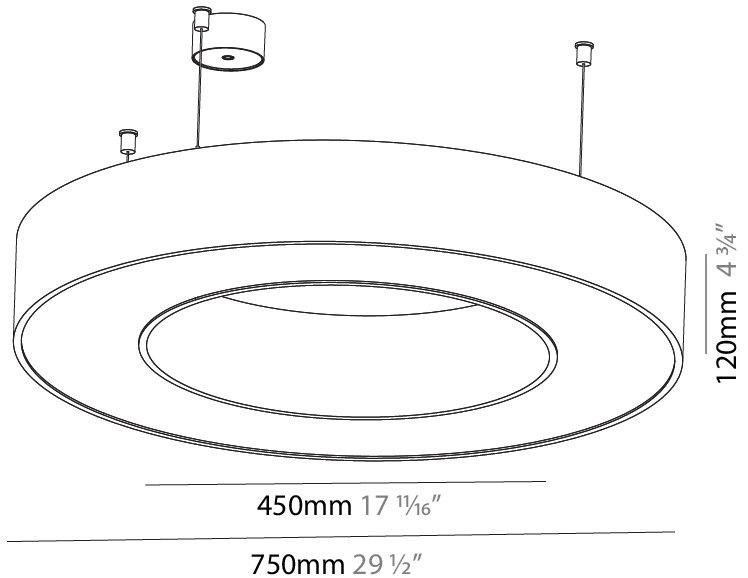

GENERAL

Series: Glorious
Subseries: Glorious
Brand: Prolicht
Division: Architectural
Mounting Type: Suspension
Mounting Location: Ceiling
Subcategory: Ambient

PHYSICAL

Shape: Round
Diameter (mm): 750
Diameter (in): 29 1/2
Height (mm): 120
Height (in): 4 3/4
Max. Overall Height (mm): 2120
Max. Overall Height (in): 83 7/16
Light Distribution: Direct / Indirect
Weight (kg): 7.675
Weight (lbs): 16.9
Diffuser: [PMMA - Opal or Micro-Prism](#)
Fixture Finish: [SSR / BKV / CWI / CRY / HAB / LAG / UFT / ITA / RUA / RUR / MIC / FTG / MYG / TWT / LOD / PUS / FRO / FUP / KIA / POP / BLS / SPG / MEY / GOH / GUM / CHC / COM / ABZ / JAG / OBR / MOS / ROR](#)
Fixture Material: Aluminum

ELECTRICAL

Lamp Type: LED (Zhaga Standard)
Input Wattage (W): 45
Total Output Wattage (W): 40 / 32 (3500K)
Dimming: [Non-Dimming / Phase Dimming (120Vac only) / 0-10V Dimming](#)
Driver Included: Yes
Driver Location: Integrated
Driver Type: Constant Current
Driver Class: Class 2
Input Voltage (V): 120 - 277
Constant Current (mA): 350 / 600/400 (3500K)

LED

[Color Temperature (°K): 3000 / 3500 / 4000](#)
Max. Delivered Lumen (lm): 2770 / 2862 / 2920 Direct / 1380 / 1440 / 1470 Indirect
CRI: >80 CRI
Efficiency (%): 71
Lamp Life (hrs): 50000

OPTICAL

RATINGS AND CERTIFICATIONS

Certified By: Certified for North American Standards
IP rating: IP20

PROJECT
TYPE
SPECIFIER
QUANTITY
DATE