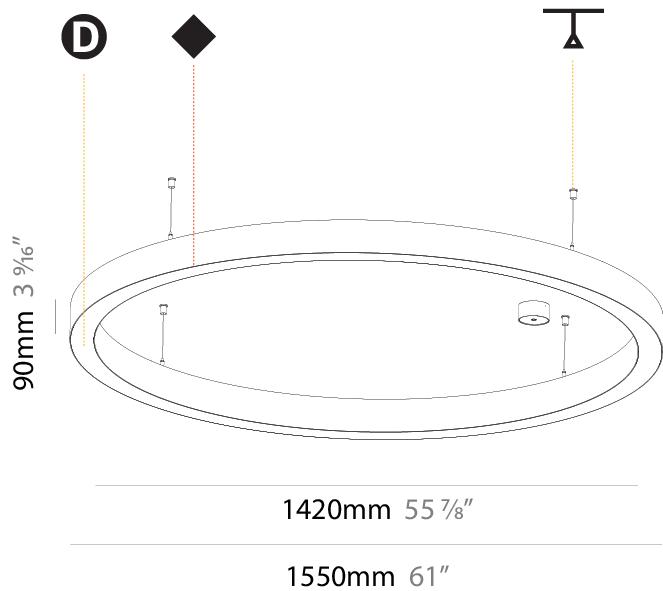

GENERAL

Series: Glorious
Subseries: Glorious Slim
Brand: Prolicht
Division: Architectural
Mounting Type: Suspension
Mounting Location: Ceiling
Subcategory: Ambient

PHYSICAL

Shape: Round
Diameter (mm): 1550
Diameter (in): 61
Depth (mm): 90
Depth (in): 3 9/16
Max. Overall Height (mm): 2090
Max. Overall Height (in): 82 5/16
Light Distribution: Direct
Weight (kg): 14.447
Weight (lbs): 31.78
Diffuser: PMMA - Opal or Micro-Prism
Fixture Finish: SSR / BKV / CWI / CRY / HAB / LAG / UFT / ITA / RUA / RUR / MIC / FTG / MYG / TWT / LOD / PUS / FRO / FUP / KIA / POP / BLS / SPG / MEY / GOH / GUM / CHC / COM / ABZ / JAG / OBR / MOS / ROR
Fixture Material: Aluminum
Cable Details: 2000mm or 6000mm Transparent Cable

ELECTRICAL

Lamp Type: LED (Zhaga Standard)
Input Wattage (W): 112
Total Output Wattage (W): 96
Dimming: Tri-Mode (Non-Dimming and Phase Dimming (120Vac only) and 0-10V Dimming)
Driver Included: Yes
Driver Location: Integrated
Driver Type: Constant Current - Universal
Driver Class: Class 2
Input Voltage (V): 120 - 277
Constant Current (MA): 350

LED

Color Temperature (*K): 3000 / 3500 / 4000
Max. Delivered Lumen (lm): 13580 / 13857 / 14140
CRI: >80 CRI
Efficiency (%): 88
Lamp Life (hrs): 50000

OPTICAL

RATINGS AND CERTIFICATIONS

Certified By: Certified for North American Standards
IP rating: IP20