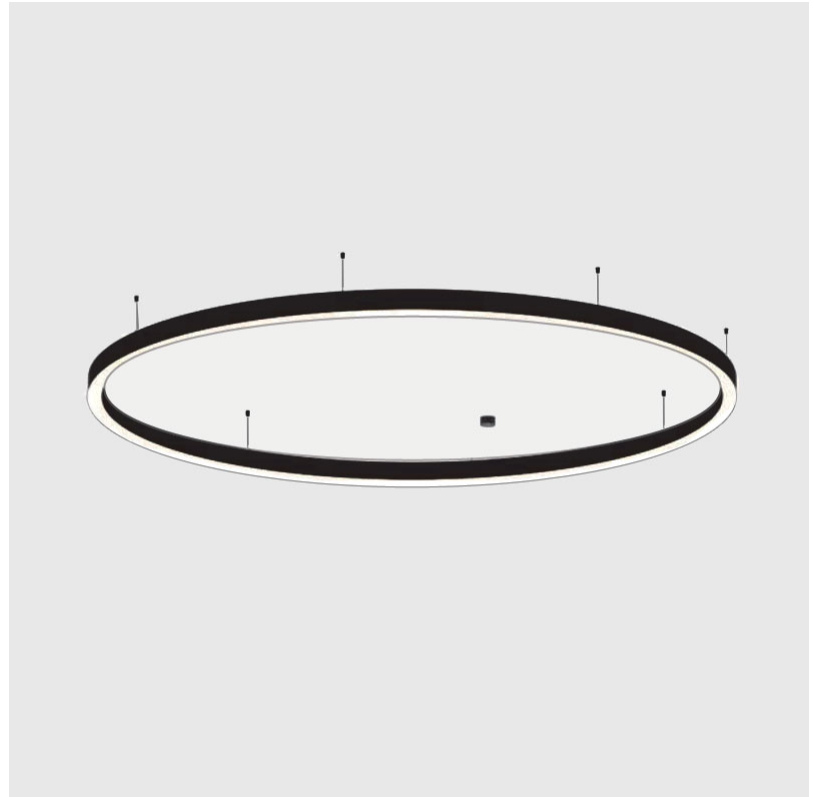

GENERAL

Series: Glorious
Subseries: Glorious Slim
Brand: Prolicht
Division: Architectural
Mounting Type: Suspension
Mounting Location: Ceiling
Subcategory: Ambient

PHYSICAL

Shape: Round
Diameter (mm): 5200
Diameter (in): 204 ³/₄
Height (mm): 90
Height (in): 3 ⁹/₁₆
Max. Overall Height (mm): 2090
Max. Overall Height (in): 82 ⁵/₁₆
Light Distribution: Direct / Indirect
Weight (kg): 55.788
Weight (lbs): 123.00
Diffuser: PMMA - Opal or Micro-Prism
Fixture Finish: SSR / BKV / CWI / CRY / HAB / LAG / UFT / ITA / RUA / RUR / MIC / FTG / MYG / TWT / LOD / PUS / FRO / FUP / KIA / POP / BLS / SPG / MEY / GOH / GUM / CHC / COM / ABZ / JAG / OBR / MOS / ROR
Fixture Material: Aluminum
Cable Details: 2000mm or 6000mm Transparent Cable

ELECTRICAL

Lamp Type: LED (Zhaga Standard)
Input Wattage (W): 392 / 280
Total Output Wattage (W): 336 / 240
Dimming: Tri-Mode (Non-Dimming and Phase Dimming (120Vac only) and 0-10V Dimming)
Driver Included: Yes
Driver Location: Integrated
Driver Type: Constant Current - Universal
Driver Class: Class 2
Input Voltage (V): 120 - 277
Constant Current (MA): 350

LED

Color Temperature (°K): 3000 / 3500 / 4000
Max. Delivered Lumen (lm): 72090 / 73588 / 75090
CRI: >80 CRI
Lamp Life (hrs): 50000

OPTICAL

RATINGS AND CERTIFICATIONS

Certified By: Certified for North American Standards
IP rating: IP20

5070mm 199 ⁵/₈"

5200mm 204 ³/₄"