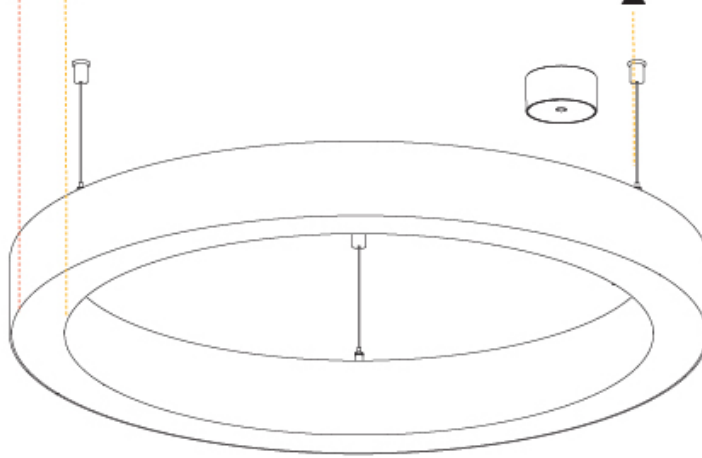

PROJECT	_____
TYPE	_____
SPECIFIER	_____
QUANTITY	_____
DATE	_____

For Color / Finish Chart & Symbology see Appendix or product page downloadable area.

°K

Dimming	DP	DV		
	Phase	0-10V		
Color Temperature	30K	35K	°K	
	3000K	3500K		40K
Diffuser	01	02	D	
	Opal	Micro-Prism		
Suspension Cable Color and Length	..05	..10		
	2000	6000		

ORDER-EXAMPLE: °K
L3XXXX- DV 30K 02 01 05
0-10V 3000K Black Opal
2000mm/Trans