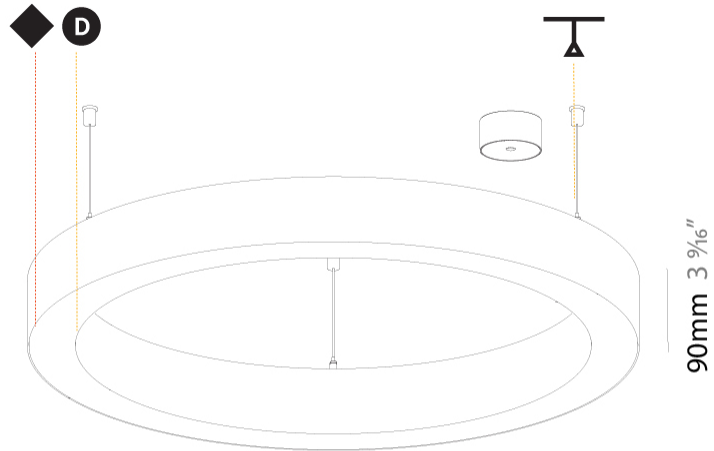

GENERAL

Series: Glorious
Subseries: Glorious Slim
Brand: Prolicht
Division: Architectural
Mounting Type: Suspension
Mounting Location: Ceiling
Subcategory: Ambient

PHYSICAL

Shape: Round
Diameter (mm): 800
Diameter (in): 31 1/2
Height (mm): 90
Height (in): 3 9/16
Max. Overall Height (mm): 2090
Max. Overall Height (in): 82 5/16
Light Distribution: Direct
Weight (kg): 6.772
Weight (lbs): 14.93
Diffuser: [PMMA - Opal or Micro-Prism](#)
Fixture Finish: [SSR / BKV / CWI / CRY / HAB / LAG / UFT / ITA / RUA / RUR / MIC / FTG / MYG / TWT / LOD / PUS / FRO / FUP / KIA / POP / BLS / SPG / MEY / GOH / GUM / CHC / COM / ABZ / JAG / OBR / MOS / ROR](#)
Fixture Material: Aluminum
Cable Details: 2000mm or 6000mm Transparent Cable

ELECTRICAL

Lamp Type: LED (Zhaga Standard)
Input Wattage (W): 56
Total Output Wattage (W): 48
Dimming: [Tri-Mode (Non-Dimming and Phase Dimming (120Vac only) and 0-10V Dimming)](#)
Driver Included: Yes
Driver Location: Integrated
Driver Type: Constant Current - Universal
Driver Class: Class 2
Input Voltage (V): 120 - 277
Constant Current (MA): 350

LED

Color Temperature (°K): [3000 / 3500 / 4000](#)
Max. Delivered Lumen (lm): 5450 / 5557 / 5670
CRI: >80 CRI
Efficiency (%): 88
Lamp Life (hrs): 50000

OPTICAL

RATINGS AND CERTIFICATIONS

Certified By: Certified for North American Standards
IP rating: IP20

Ø 670mm 26 3/8"

Ø 800mm 31 1/2"

90mm 3 9/16"