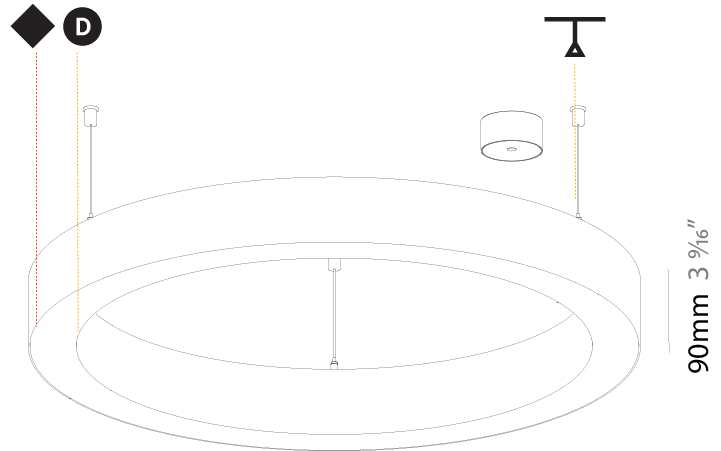

GENERAL

Series: Glorious
Subseries: Glorious Slim
Brand: Prolicht
Division: Architectural
Mounting Type: Suspension
Mounting Location: Ceiling
Subcategory: Ambient

PHYSICAL

Shape: Round
Diameter (mm): 800
Diameter (in): 31 1/2
Height (mm): 90
Height (in): 3 9/16
Max. Overall Height (mm): 2090
Max. Overall Height (in): 82 5/16
Light Distribution: Direct / Indirect
Weight (kg): 8.128
Weight (lbs): 17.92
Diffuser: PMMA - Opal or Micro-Prism
Fixture Finish: SSR / BKV / CWI / CRY / HAB / LAG / UFT / ITA / RUA / RUR / MIC / FTG / MYG / TWT / LOD / PUS / FRO / FUP / KIA / POP / BLS / SPG / MEY / GOH / GUM / CHC / COM / ABZ / JAG / OBR / MOS / ROR
Fixture Material: Aluminum
Cable Details: 2000mm or 6000mm Transparent Cable

ELECTRICAL

Lamp Type: LED (Zhaga Standard)
Input Wattage (W): 56 / 52.5
Total Output Wattage (W): 48 / 45
Dimming: Tri-Mode (Non-Dimming and Phase Dimming (120Vac only) and 0-10V Dimming)
Driver Included: Yes
Driver Location: Integrated
Driver Type: Constant Current - Universal
Driver Class: Class 2
Input Voltage (V): 120 - 277
Constant Current (MA): 350

LED

Color Temperature (°K): 3000 / 3500 / 4000
Max. Delivered Lumen (lm): 9830 / 10035 / 10240
CRI: >80 CRI
Lamp Life (hrs): 50000

OPTICAL

RATINGS AND CERTIFICATIONS

Certified By: Certified for North American Standards
IP rating: IP20

Ø 670mm 26 3/8"

Ø 800mm 31 1/2"

90mm 3 9/16"