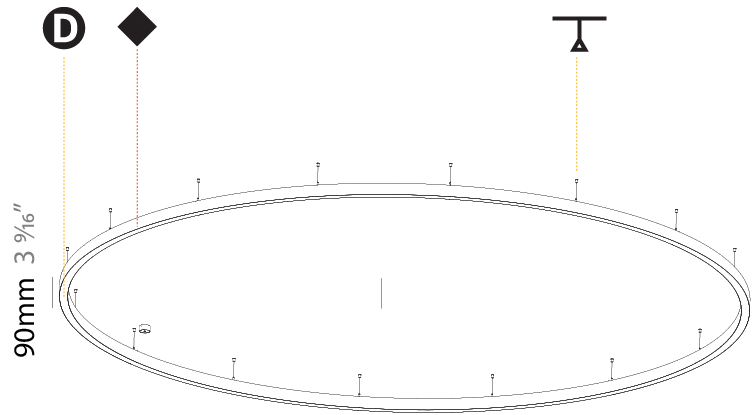

GENERAL

Series: Glorious
Subseries: Glorious Slim
Brand: Prolicht
Division: Architectural
Mounting Type: Suspension
Mounting Location: Ceiling
Subcategory: Ambient

PHYSICAL

Shape: Round
Diameter (mm): 5200
Diameter (in): 204 ³/₄
Height (mm): 90
Height (in): 3 ⁹/₁₆
Max. Overall Height (mm): 2090
Max. Overall Height (in): 82 ⁵/₁₆
Light Distribution: Direct / Indirect
Weight (kg): 55.788
Weight (lbs): 123.00
Diffuser: PMMA - Opal or Micro-Prism
Fixture Finish: SSR / BKV / CWI / CRY / HAB / LAG / UFT / ITA / RUA / RUR / MIC / FTG / MYG / TWT / LOD / PUS / FRO / FUP / KIA / POP / BLS / SPG / MEY / GOH / GUM / CHC / COM / ABZ / JAG / OBR / MOS / ROR
Fixture Material: Aluminum
Cable Details: 2000mm or 6000mm Transparent Cable

ELECTRICAL

Lamp Type: LED (Zhaga Standard)
Input Wattage (W): 392 / 280
Total Output Wattage (W): 336 / 240
Dimming: Tri-Mode (Non-Dimming and Phase Dimming (120Vac only) and 0-10V Dimming)
Driver Included: Yes
Driver Location: Integrated
Driver Type: Constant Current - Universal
Driver Class: Class 2
Input Voltage (V): 120 - 277
Constant Current (MA): 350

LED

Color Temperature (°K): 3000 / 3500 / 4000
Max. Delivered Lumen (lm): 72090 / 73588 / 75090
CRI: >80 CRI
Lamp Life (hrs): 50000

OPTICAL

RATINGS AND CERTIFICATIONS

Certified By: Certified for North American Standards
IP rating: IP20

5070mm 199 ⁵/₈"

5200mm 204 ³/₄"